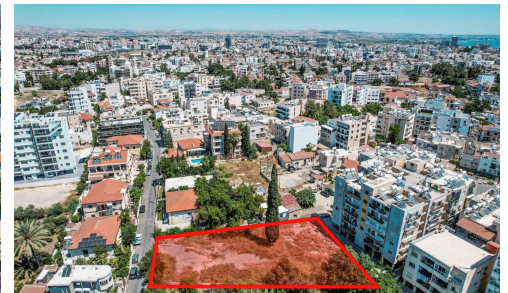

#9453

Residential land in Chrysopolitissa, Larnaca

€1,700,000 +VAT

 Chrysopolitissa, Larnaca

Residential land in Chrysopolitissa area in Larnaca municipality. The property is ideally situated close to a plethora of amenities and services such as shops, restaurants, supermarkets, banks etc. In addition, it has excellent access to the municipality center and to the popular beach of "Finikoudes".

The plot has a total area of 1410sq.m. and has a building factor of 140% with a max allowance of four floors. It is considered as an ideal choice for a land developer or an individual.

Title Deed available.