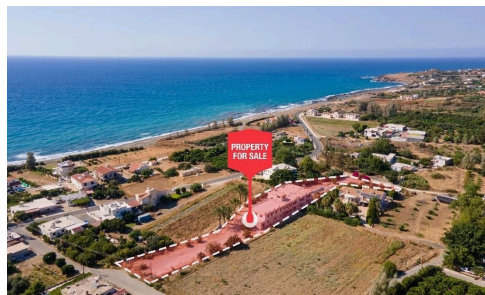

## Tourist Complex - Agia Marina Chrysochous, Paphos

€680,000

📍 Agia Marina Chrysochous, Paphos

Tourist complex in an idyllic and beautiful location in Agia Marina Chrysochous in Paphos District, at a distance of 220 meters (approx.) southeast of the sea and 380 meters (approx.) northeast of the Community's Event Space. The property is situated close to all necessary amenities and services. In addition, enjoys good access to the sea and the neighboring communities. Furthermore, the tourist area of "Latsi" is also a short drive away.

The complex is in a satisfactory state of condition. It comprises of 17 apartments and a house. Specifically, there are

Bedrooms

 20

Bathrooms

 18

Covered

 1135 m<sup>2</sup>