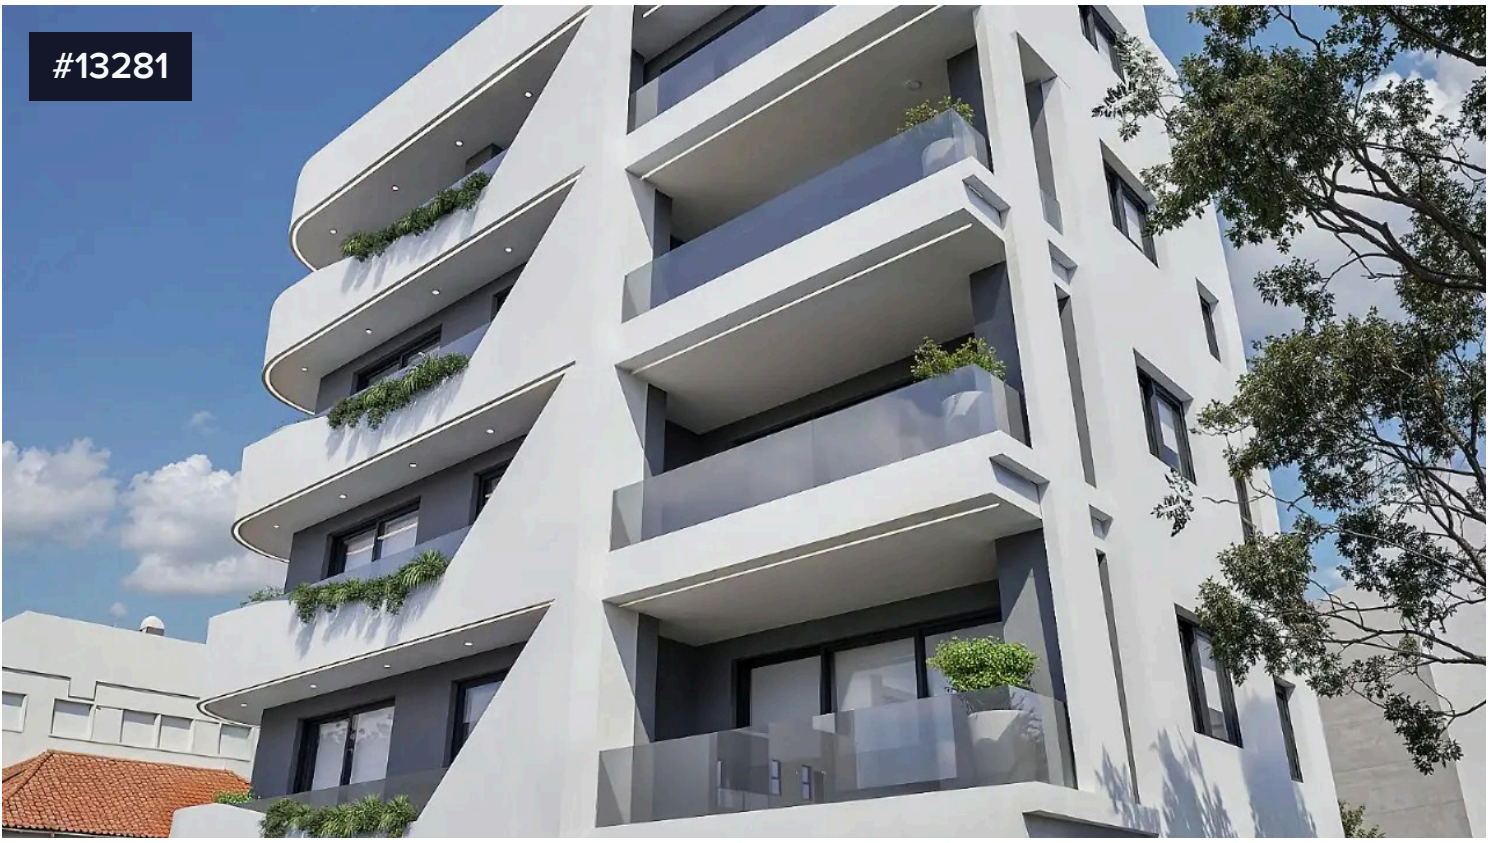

#13281

Apartment in the center of Limassol

€310,000 +VAT

 City Center, Limassol

Experience the best of city center living, a boutique development in the heart of Limassol. Designed for comfort and convenience, these modern apartments bring you close to everything the vibrant city center has to offer while providing a stylish and private living space.

Key Features:

- Prime city center location
- Walking distance to University of Limassol

Bedrooms

 1

Bathrooms

 1

Covered

 48 m²