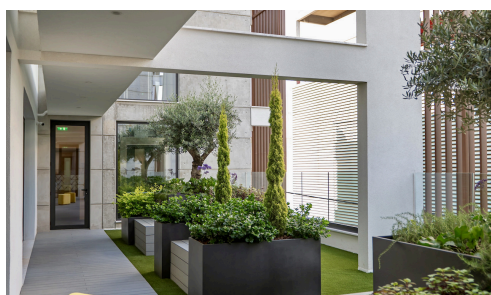

#13153

Office for rent in the Heart of Limassol's Historical Centre

€41,000 +VAT /month

 City Center, Limassol

Available for rent are the top three floors!

The building features five levels of spacious, contemporary offices with outdoor verandas and landscaped green areas, as well as a common café-lounge on the ground floor. A stylish, double-height lobby houses two elevators providing access to all floors.