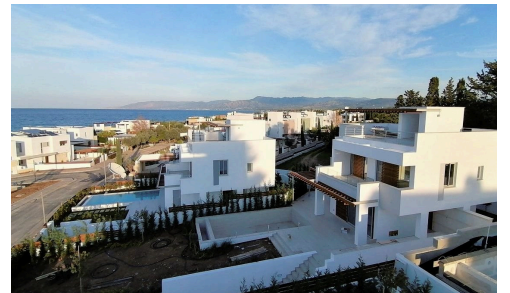

#13104

Detached Villa in Polis Chrysochous, Paphos €1,390,000 +VAT

📍 Polis Chrysochous, Paphos

A premium and serene beachfront development in Cyprus, is located in the most beautiful part of the island near the Akamas Peninsula. A private haven of outdoor beauty and indoor luxury, with undisturbed views of sparkling blue sea and boundless sky, Characterized by fresh air and sunlight, the spacious homes are set within exceptionally large, fully landscaped plots, all with distinctive designs, floor to ceiling windows and large terraces. Interiors combine contemporary elegance with traditional Cypriot simplicity, to create a style seamlessly reflecting the natural Mediterranean way of life.

Inside and outside become one through the harmonious interplay of architecture and landscape, light and space. A

Bedrooms

 3

Bathrooms

 3

Covered

 246 m²