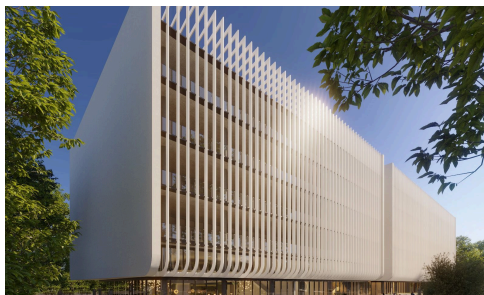

#12700

Plot with building permit in Mesa Geitonia, **€19,000,000** +VAT Limassol

 Mesa Geitonia, Limassol

This plot is situated in Mesa Geitonia, Limassol, conveniently close to Tsirio Stadium, presenting a prime development opportunity. It is zoned for the construction of a commercial building, with a total buildable area of 10,355 m² internal space and 2,056 m² of covered verandas. The location offers excellent connectivity and accessibility, making it an ideal choice for businesses seeking a strategic and prominent position within the city