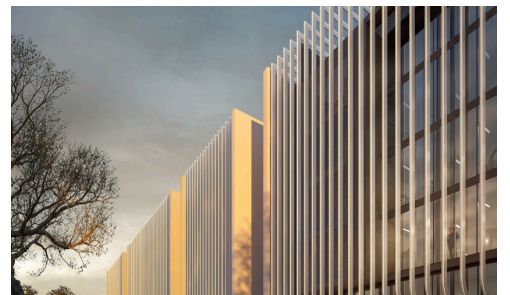

#12700

Plot with building permit in Mesa Geitonia, **€19,000,000** +VAT Limassol

 Mesa Geitonia, Limassol

This plot is situated in Mesa Geitonia, Limassol, conveniently close to Tsirio Stadium, presenting a prime development opportunity. It is zoned for the construction of a commercial building, with a total buildable area of 10,355 m² internal space and 2,056 m² of covered verandas. The location offers excellent connectivity and accessibility, making it an ideal choice for businesses seeking a strategic and prominent position within the city