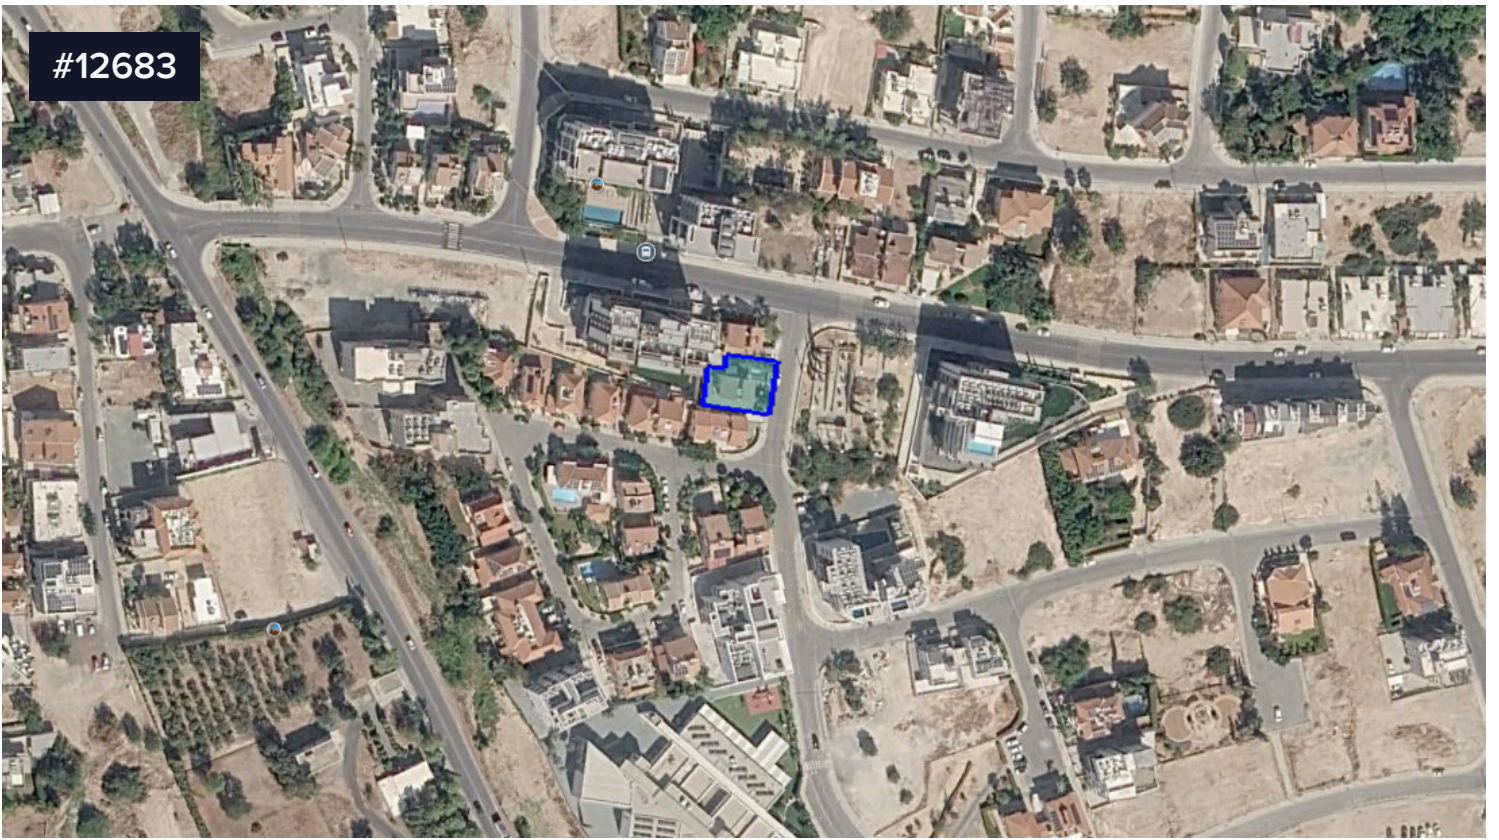

#12683

Residential plot in Panthea, Limassol

€430,000

 Panthea, Limassol

For sale: Building plot in the highly sought-after area of Panthea. This 361 m² plot offers a prime opportunity to build your dream home in a desirable neighborhood known for its peaceful environment and beautiful views.

Panthea is a residential area that combines tranquility with convenience. It is popular among families and professionals, offering a blend of modern living and easy access to daily necessities. The neighborhood features well-maintained surroundings, parks, and excellent schools, making it ideal for those seeking a high standard of living.

The plot is just minutes away from the highway, providing quick connections to all parts of the city. You will also find supermarkets, shops, cafes, and other amenities close by, making everyday life easier and more comfortable.