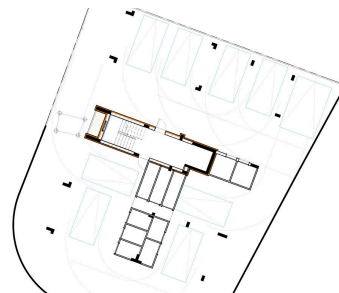

#12665

Apartment in Pareklisia, Limassol

€310,000 +VAT

Pareklisia, Limassol

Crafted to embody quiet elegance, modern architecture and a refined Mediterranean lifestyle. Nestled in the serene residential area of Pareklissia, the project blends clean minimal volumes, warm wooden textures, integrated ambient lighting and thoughtfully landscaped surroundings to create a timeless living experience.

From the façades to the private outdoor spaces, every detail is designed to elevate daily life, calm, beautiful and effortlessly luxurious. The project includes four modern houses and eight well-designed apartments, offering a complete mix of private villa living and contemporary residential units arranged across the first and second levels.

Bedrooms

2

Bathrooms

2

Covered

80 m²