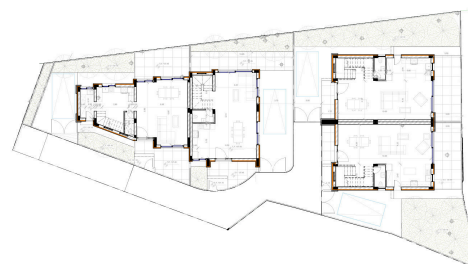

#12663

Semi-Detached villa in Pareklisia, Limassol

€440,000 +VAT

 Pareklisia, Limassol

Crafted to embody quiet elegance, modern architecture and a refined Mediterranean lifestyle. Nestled in the serene residential area of Pareklissia, the project blends clean minimal volumes, warm wooden textures, integrated ambient lighting and thoughtfully landscaped surroundings to create a timeless living experience.

From the façades to the private outdoor spaces, every detail is designed to elevate daily life, calm, beautiful and effortlessly luxurious. The project includes four modern houses and eight well-designed apartments, offering a complete mix of private villa living and contemporary residential units arranged across the first and second levels.

Bedrooms

 3

Bathrooms

 2

Covered

 150 m²