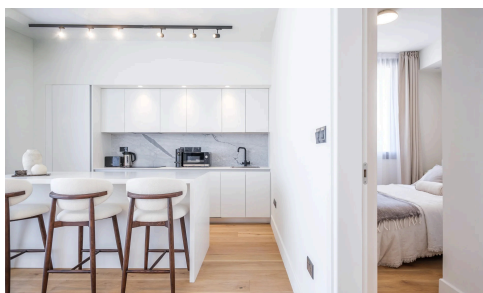

#12533

Apartment in Germasogeia, Limassol

€285,000 +VAT

 Germasogeia, Limassol

Situated in a well-positioned and emerging residential area, the residences is a contemporary development offering a refined collection of 1 and 2 bedroom apartments. Designed with efficient layouts, and modern living standards, the project provides an ideal setting for both homeowners and investors seeking quality and comfort.