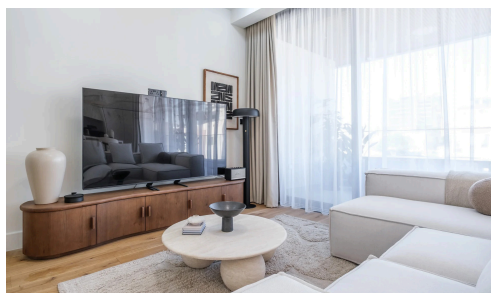

#12533

Apartment in Germasogeia, Limassol

€285,000 +VAT

 Germasogeia, Limassol

Situated in a well-positioned and emerging residential area, the residences is a contemporary development offering a refined collection of 1 and 2 bedroom apartments. Designed with efficient layouts, and modern living standards, the project provides an ideal setting for both homeowners and investors seeking quality and comfort.