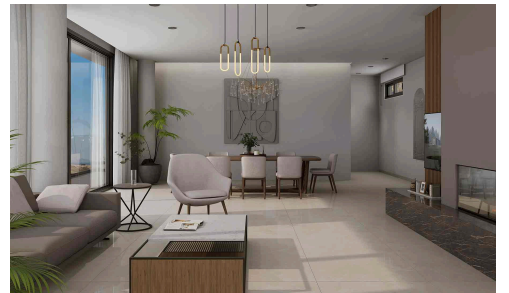

## Detached Villa in Panthea, Limassol

€2,100,000 +VAT

 Panthea, Limassol

A luxury residence enjoying west-facing vistas over Limassol from a gently sloping plot. The villa benefits from mountain views with subtle glimpses of the sea, offering a serene and private living environment.

Designed with a contemporary and functional approach, the villa provides future homeowners with every modern comfort. The fully equipped ground floor includes a gym, sauna, cava, storage room, mechanical room, utility/laundry area, and one en-suite bedroom, ensuring practicality and flexibility for daily living or guest accommodation.