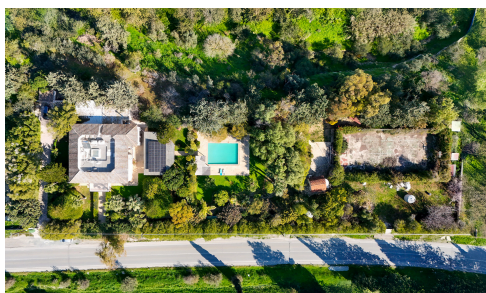

#11506

Detached Villa in Aradippou, Larnaca

€11,000 /month

 Aradippou, Larnaca

This impressive detached villa is available for rent in the charming area of Aradippou, in the highly sought-after Panayia ton Ampeliwn area, also known as Pascal or Rizoelia area. With a generous internal space of 538 square meters, this well-maintained property offers plenty of room for comfortable living. The villa features five spacious bedrooms and four modern bathrooms, making it an excellent choice for families or those seeking extra space.

The property sits on a large plot, providing a relaxing environment and ample outdoor space. The property is fully furnished with quality furnishings, allowing you to move in with ease. The villa is equipped with a central air conditioning system to ensure comfort year-round.