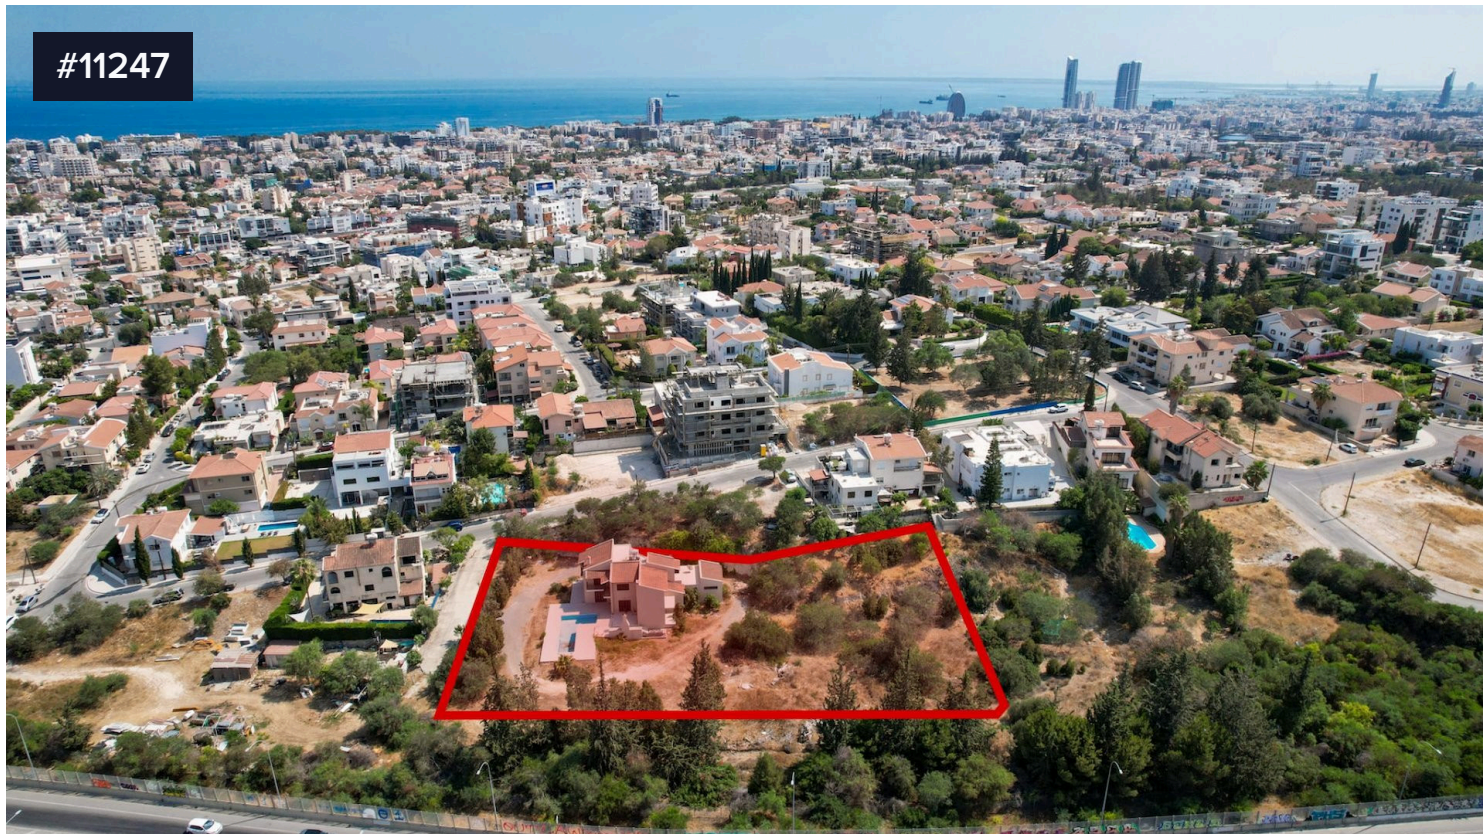

#11247

Residential field in Germasogeia, Limassol

€4,300,000 +VAT

 Germasogeia, Limassol

For sale is a large field with a total plot size of 3,390 m², located in the sought-after area of Germasogeia. This property offers a great opportunity for those looking to invest in a spacious plot in a prime location.

Germasogeia is well known for its quiet, peaceful surroundings, while still being close to everything you need. The area features a mix of modern amenities, shops, and restaurants, making it a convenient place for residents and investors. Its friendly community and scenic landscape offer a perfect balance between comfort and tranquility.

The plot boasts easy access to the highway, allowing for quick connections to nearby towns and cities. Essential

Area

 3390 m²